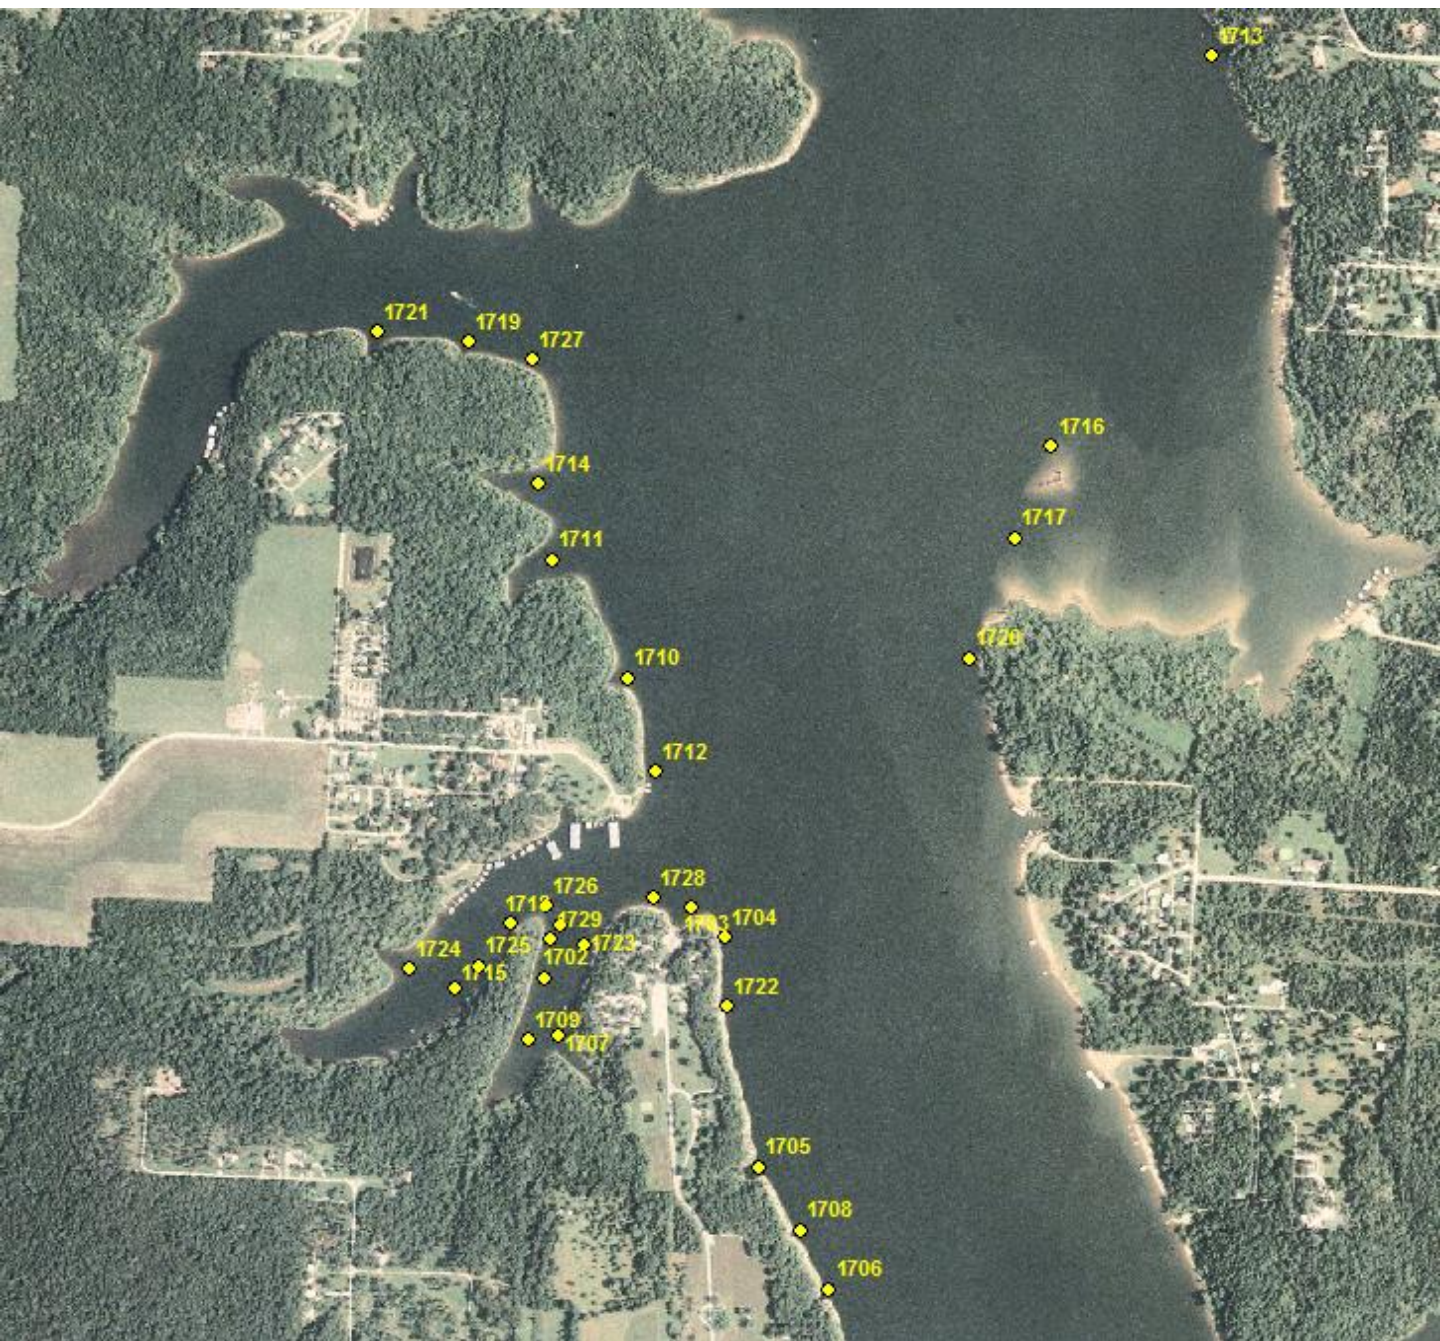

2017 Pomme de Terre Lake Brush Piles
PDT Arm – Lightfoot Park

Identity	Latitude	Longitude
1701	37.8331	-93.3658
1702	37.8322	-93.3660
1703	37.8334	-93.3630
1704	37.8329	-93.3623
1705	37.8291	-93.3616
1706	37.8271	-93.3601
1707	37.8313	-93.3658
1708	37.8281	-93.3607
1709	37.8312	-93.3664
1710	37.8372	-93.3644
1711	37.8392	-93.3659
1712	37.8357	-93.3638
1713	37.8476	-93.3522
1714	37.8405	-93.3662
1715	37.8321	-93.3679
1716	37.8411	-93.3555
1717	37.8396	-93.3563
1718	37.8331	-93.3668
1719	37.8428	-93.3677
1720	37.8376	-93.3572
1721	37.8430	-93.3696
1722	37.8318	-93.3623
1723	37.8328	-93.3653
1724	37.8324	-93.3689
1725	37.8324	-93.3674
1726	37.8334	-93.3660
1727	37.8425	-93.3664
1728	37.8336	-93.3638
1729	37.8329	-93.3660

2017 Pomme de Terre Lake Brush Piles
Lindley Arm – Pittsburg Park

Identity	Latitude	Longitude
1730	37.8407	-93.2604
1731	37.8384	-93.2667
1732	37.8343	-93.2747
1733	37.8376	-93.2772
1734	37.8359	-93.2778
1735	37.8337	-93.2703
1736	37.8334	-93.2707
1737	37.8302	-93.2752
1738	37.8428	-93.2649
1739	37.8305	-93.2782
1740	37.8350	-93.2636
1741	37.8347	-93.2681
1742	37.8395	-93.2666
1743	37.8374	-93.2818
1744	37.8341	-93.2799
1745	37.8308	-93.2783
1746	37.8304	-93.2770
1747	37.8378	-93.2669
1748	37.8334	-93.2654
1749	37.8326	-93.2670